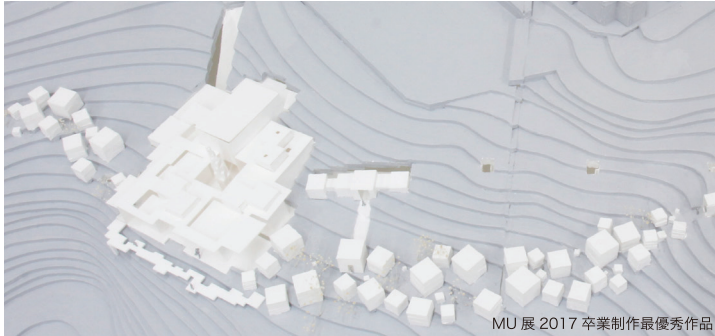

MU展 2018

武蔵野大学
環境学部環境学科都市環境専攻・
工学部建築デザイン学科
作品展

MU展 2017 卒業制作最優秀作品

開催期間：2018年2月9日(金) - 2月12日(月) 10:00 - 17:00
会場：三鷹市芸術文化センター B1F (最終日は14:00まで)
住所：〒181-0012 東京都三鷹市上連雀 6-12-14

卒業制作公開講評会

日時：2018年2月11日(日) 13:00 - 18:30
ゲスト：高橋寛/大塚聡/小池啓介/宮口明子
専任教員：河津優司/風袋宏幸/水谷俊博/伊藤泰彦/
伊村則子/金政秀/松田達/田中正史