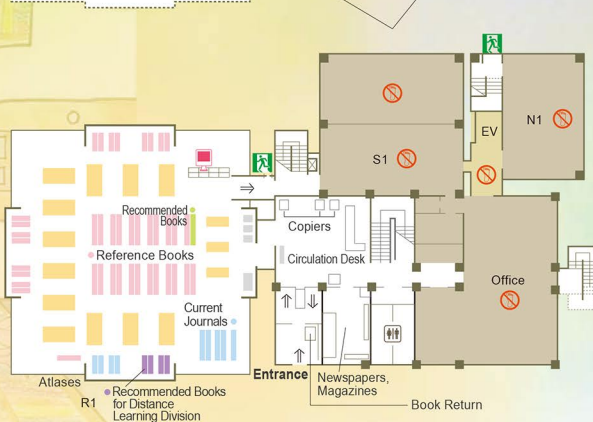

Musashino Library

- Restrooms
- Authorized Personnel Only
- OPAC
- PC

pink: Japanese
blue: Foreign Languages

- North building has eight stories.
- South building has six stories.
- Elevator is available from third to seventh floor.

3F

2F

1F