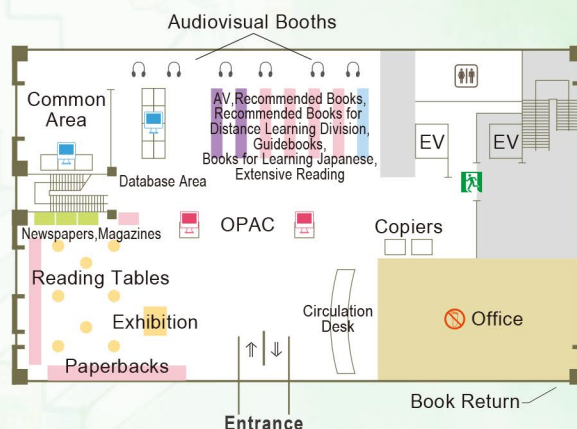

pink...Japanese Books
blue...Foreign Language Books

3rd Floor: Study Floor		
● General works(000) ● Philosophy, Religion(100) ● Psychology(100 - 490) ● Economics · Industry & Commerce(330 - 600) ● Arts(700) ● Language(800)	● Current Journals ● Reference Books ● Oversize Books ● Reading Tables	
2nd Floor: Communication Floor		
● Paperbacks ● Recommended Books Recommended books for Distance Learning Division ● Extensive Readings, Guidebooks ● Books for Learning Japanese ● Audiovisual Materials ● Newspapers, Magazines	● Circulation Desk ● Copiers ● Exhibition ● Database Area ● Common Area ● Audiovisual Booths	
1st Floor: Research Floor		
● History(200) ● Political sciences, Law(300-320) ● Social sciences, Sociology(340-390) ● Mathematics, Science(400-480) ● Environmental, Engineering(500) ● Literature(900) ● Foreign Language Books	● Journals Law Journal, Reference Books, University Research, Bulletins, Newspapers ● Research Lounge ● Reading Tables ● Quiet Study Room	

2F