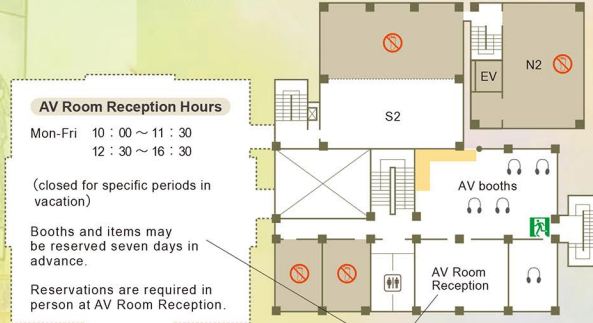

Musashino Library

- Restrooms
- Authorized Personnel Only
- OPAC
- PC

pink: Japanese
blue: Foreign Languages

- North building has eight stories.
- South building has six stories.
- Elevator is available from third to seventh floor.

3F

2F

1F