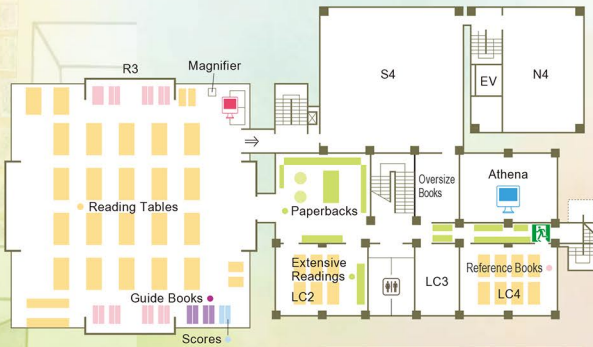

Musashino Library

- Restrooms
- Authorized Personnel Only
- OPAC
- PC

pink: Japanese
blue: Foreign Languages

- North building has eight stories.
- South building has six stories.
- Elevator is available from third to seventh floor.

3F

2F

1F