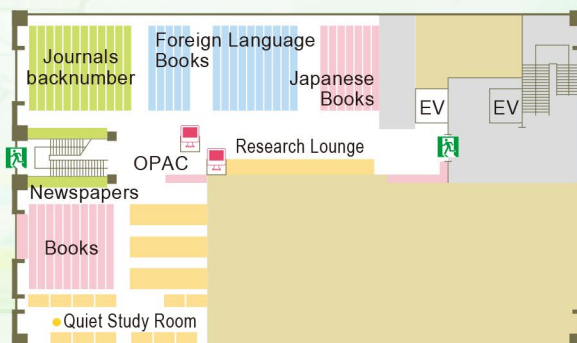

Ariake Library

- Restrooms
- Authorized Personnel Only
- OPAC
- PC

3F

pink...Japanese Books
blue...Foreign Language Books

3rd Floor: Study Floor		
● General works(000) ● Philosophy, Religion(100) ● Psychology(100 - 490) ● Economics · Industry & Commerce(330 - 600) ● Arts(700) ● Language(800)	● Current Journals ● Reference Books ● Oversize Books ● Reading Tables	
2nd Floor: Communication Floor		
● Paperbacks ● Recommended Books Recommended books for Distance Learning Division ● Extensive Readings, Guidebooks ● Books for Learning Japanese ● Audiovisual Materials ● Newspapers, Magazines	● Circulation Desk ● Copiers ● Exhibition ● Database Area ● Common Area ● Audiovisual Booths	
1st Floor: Research Floor		
● History(200) ● Political sciences, Law(300-320) ● Social sciences, Sociology(340-390) ● Mathematics, Science(400-480) ● Environmental, Engineering(500) ● Literature(900) ● Foreign Language Books	● Journals Law Journal, Reference Books, University Research, Bulletins, Newspapers ● Research Lounge ● Reading Tables ● Quiet Study Room	

2F

1F

Various databases are available as well as books and journals.

Visit library web site for further information.

● Newspapers

Articles of Asahi/Yomiuri/Nikkei/Mainichi Newspapers are retrievable by date and key words.

● Encyclopedias

JapanKnowledgeLib:
Web archive that provides a large corpus of encyclopedia, dictionaries, reference compilations, and periodical resources

● Journal Articles

CIJii Articles:
Database which can be searched of information on academic articles published in academic society journals, university research bulletins or articles included in the National Diet Library's Japanese Periodicals Index Database.