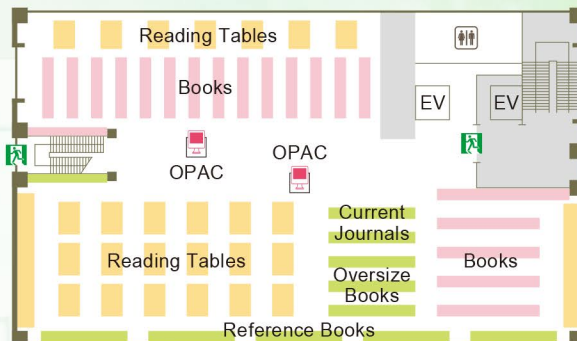

- North building has eight stories.
- South building has six stories.
- Elevator is available from third to seventh floor.

3F

2F

1F

Ariake Library

- Restrooms
- Authorized Personnel Only
- OPAC
- PC

3F

pink...Japanese Books
blue...Foreign Language Books

3rd Floor: Study Floor		
<ul style="list-style-type: none"> ● General works(000) ● Philosophy, Religion(100) ● Psychology(100 - 490) ● Economics · Industry & Commerce(330 - 600) ● Arts(700) ● Language(800) 	<ul style="list-style-type: none"> ● Current Journals ● Reference Books ● Oversize Books ● Reading Tables 	
2nd Floor: Communication Floor		
<ul style="list-style-type: none"> ● Paperbacks ● Recommended Books Recommended books for Distance Learning Division ● Extensive Readings, Guidebooks ● Books for Learning Japanese ● Audiovisual Materials ● Newspapers, Magazines 	<ul style="list-style-type: none"> ● Circulation Desk ● Copiers ● Exhibition ● Database Area ● Common Area ● Audiovisual Booths 	
1st Floor: Research Floor		
<ul style="list-style-type: none"> ● History(200) ● Political sciences, Law(300-320) ● Social sciences, Sociology(340-390) ● Mathematics, Science(400-480) ● Environmental, Engineering(500) ● Literature(900) ● Foreign Language Books 	<ul style="list-style-type: none"> ● Journals Law Journal, Reference Books, University Research, Bulletins, Newspapers ● Research Lounge ● Reading Tables ● Quiet Study Room 	